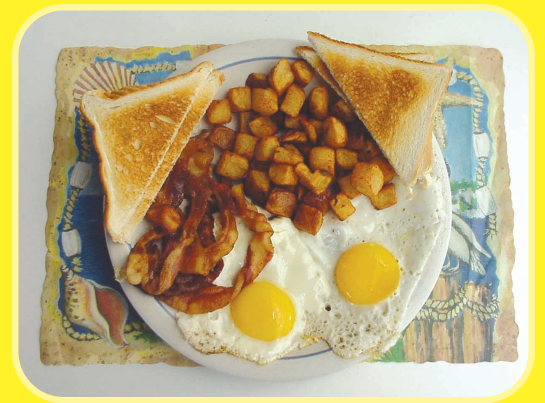

# BREAKFAST

*The Best on Hampton Beach!*

3 Egg Omelettes!

French Toast, Pancakes & More!

**OPEN 7 DAYS**

Breakfast 7:30-11:30 a.m. • Lunch & Dinner 11:30 a.m. - till close