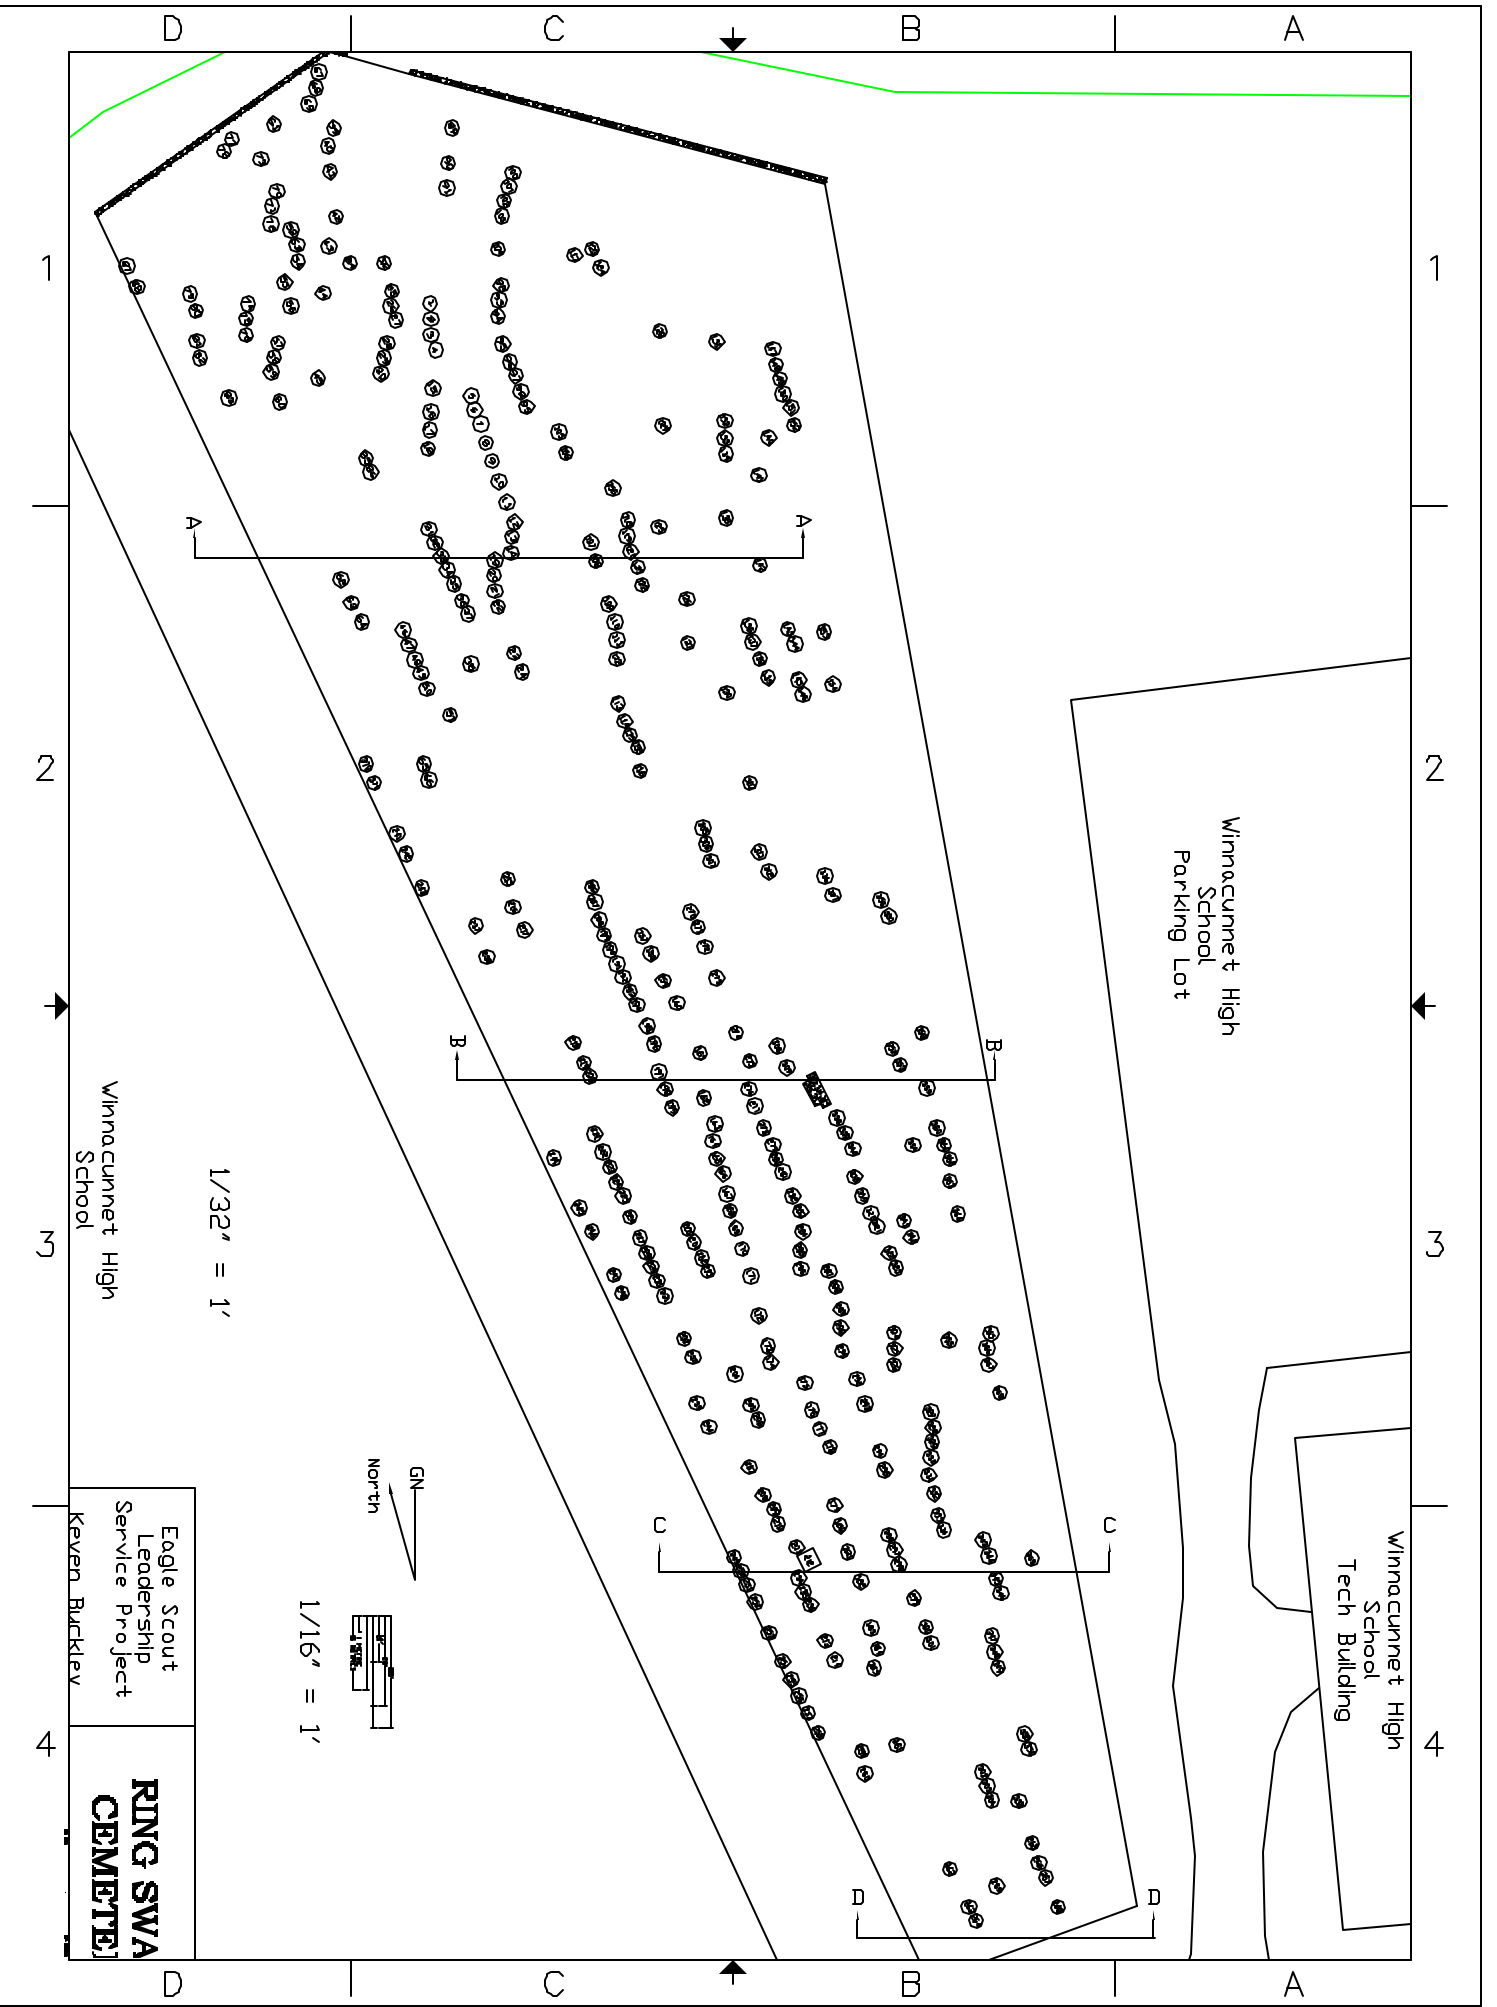

Winnacunnet High
School
Parking Lot

Winnacunnet High
School
Parking Lot

1/32" = 1'

Eagle Scout
Leadership
Service Project
Keven Buckley
TRDDP 177
August 2005

**RING SWAMP
CEMETERY**
Hampton, NH

Eagle Scout
 Leadership
 Service Project
 Keven Buckley
 TRDDP 177
 August 2005

**RING SWAMP
 CEMETERY**
 Hampton, NH

North
 1/16" = 1'

Winnacunnet High School Parking Lot

Winnacunnet High School Parking Lot

RING SWAMP CEMETERY
HAMPTON NH

SHEET SECTION BB

SCALE 1:190

B

B

RING SWAMP CEMETERY
HAMPTON NH