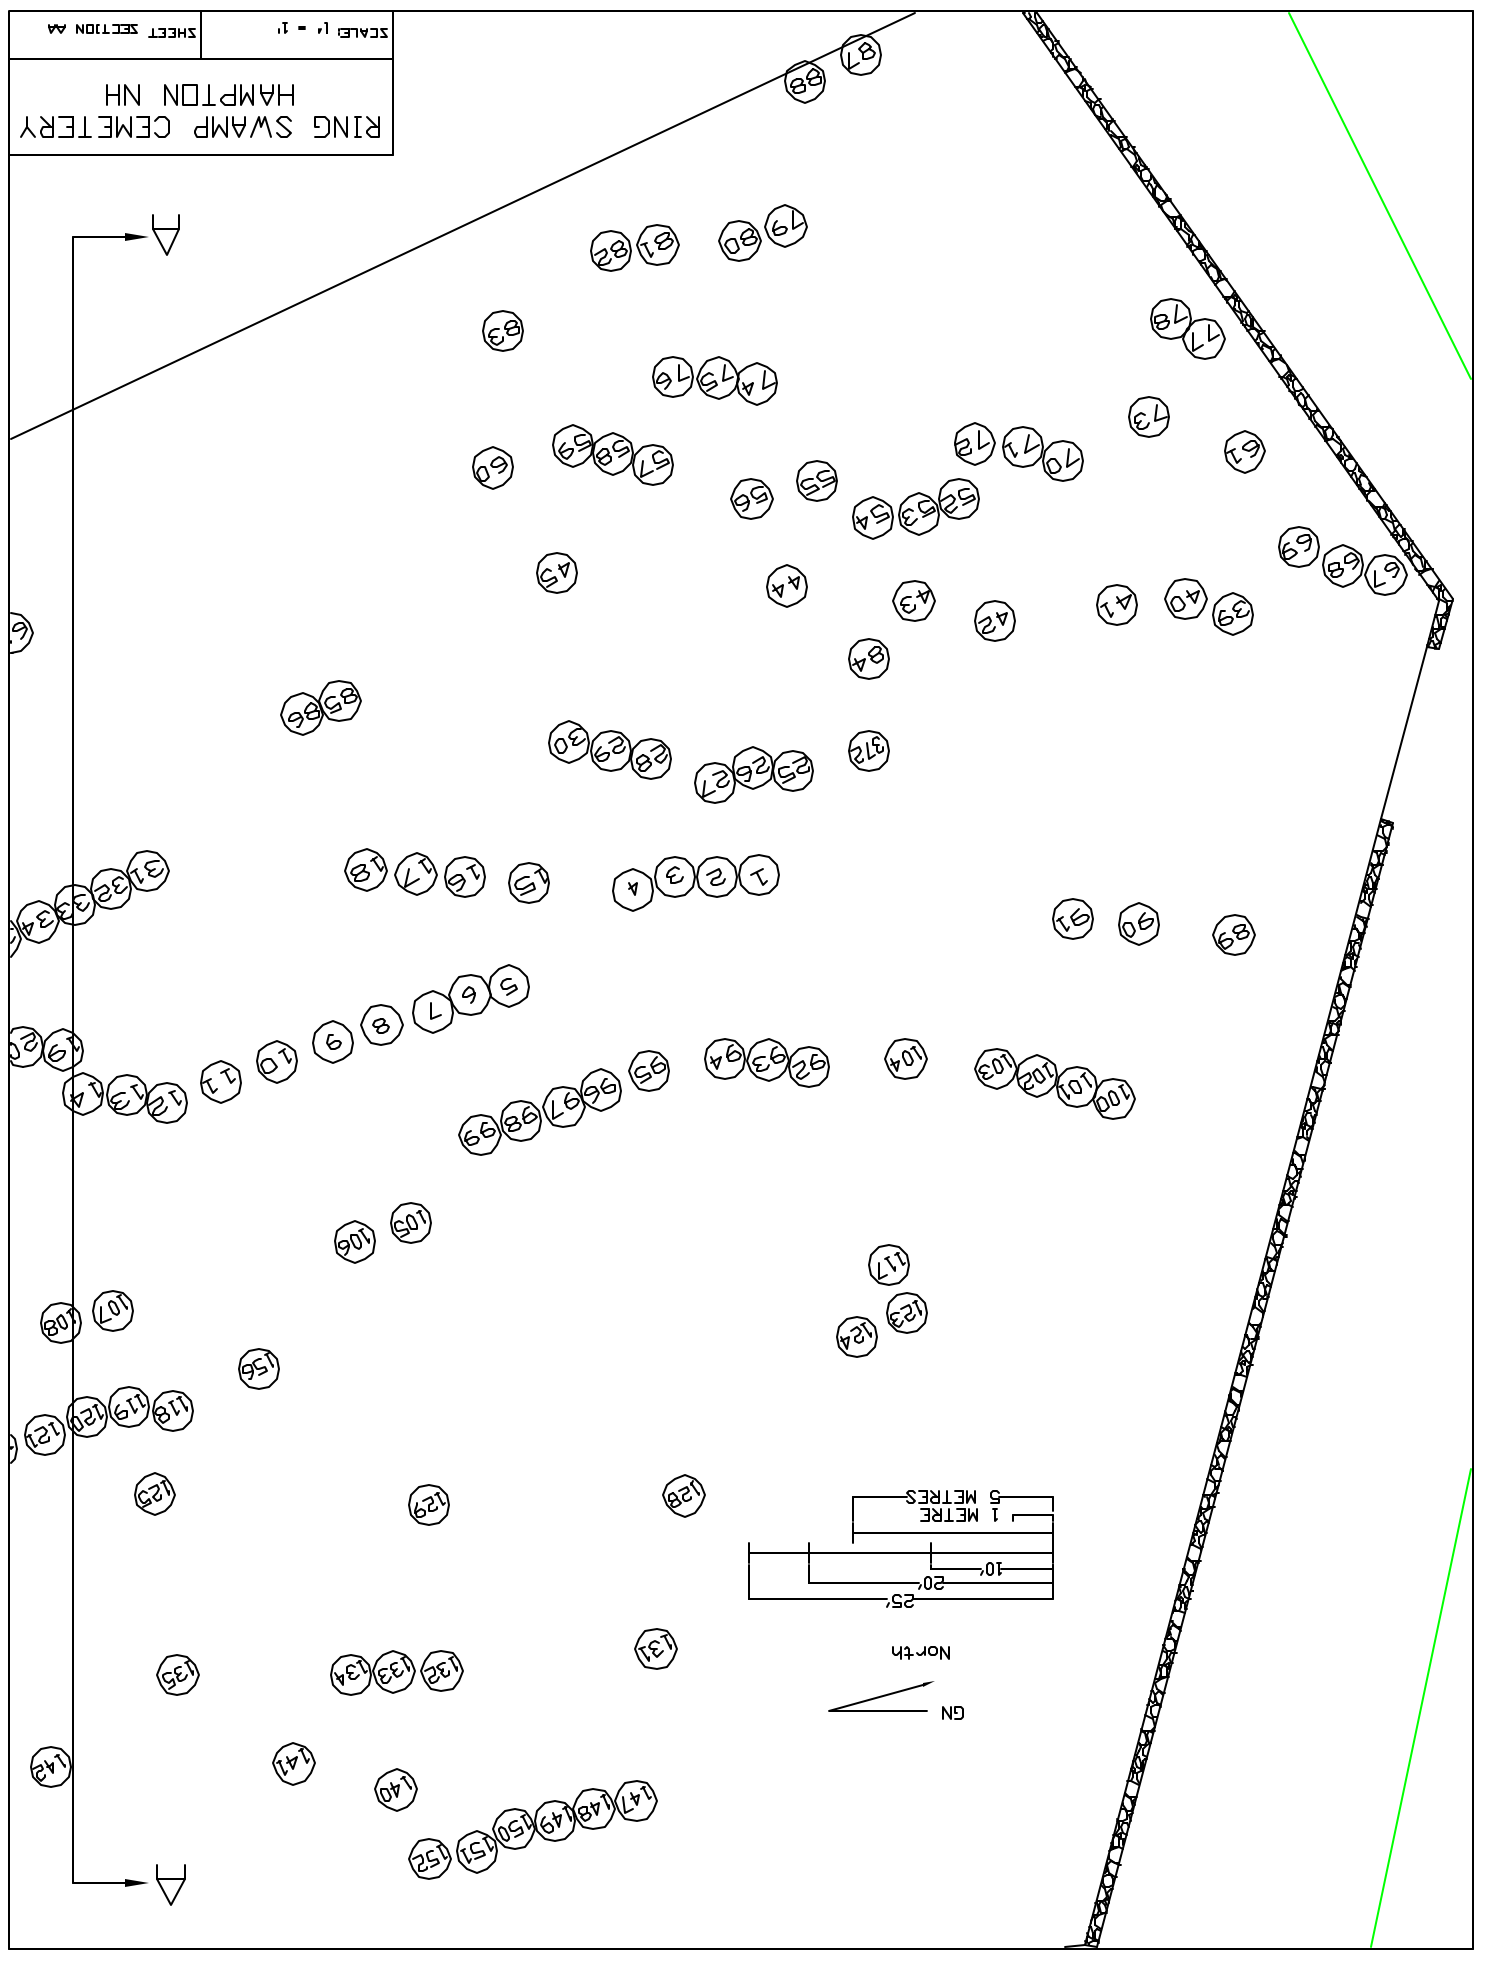

Winnacunnet High
School
Parking Lot

Winnacunnet High
School
Parking Lot

1/32" = 1'

Eagle Scout
Leadership
Service Project
Keven Buckley
TRDDP 177
August 2005

**RING SWAMP
CEMETERY**
Hampton, NH

Eagle Scout
 Leadership
 Service Project
 Keven Buckley
 TRDDP 177
 August 2005

**RING SWAMP
 CEMETERY**
 Hampton, NH

North
 1/16" = 1'

Winnacunnet High School Parking Lot

Winnacunnet High School Parking Lot

RING SWAMP CEMETERY
HAMPTON NH

SHEET SECTION BB

SCALE 1:190

B

B

RING SWAMP CEMETERY
HAMPTON NH