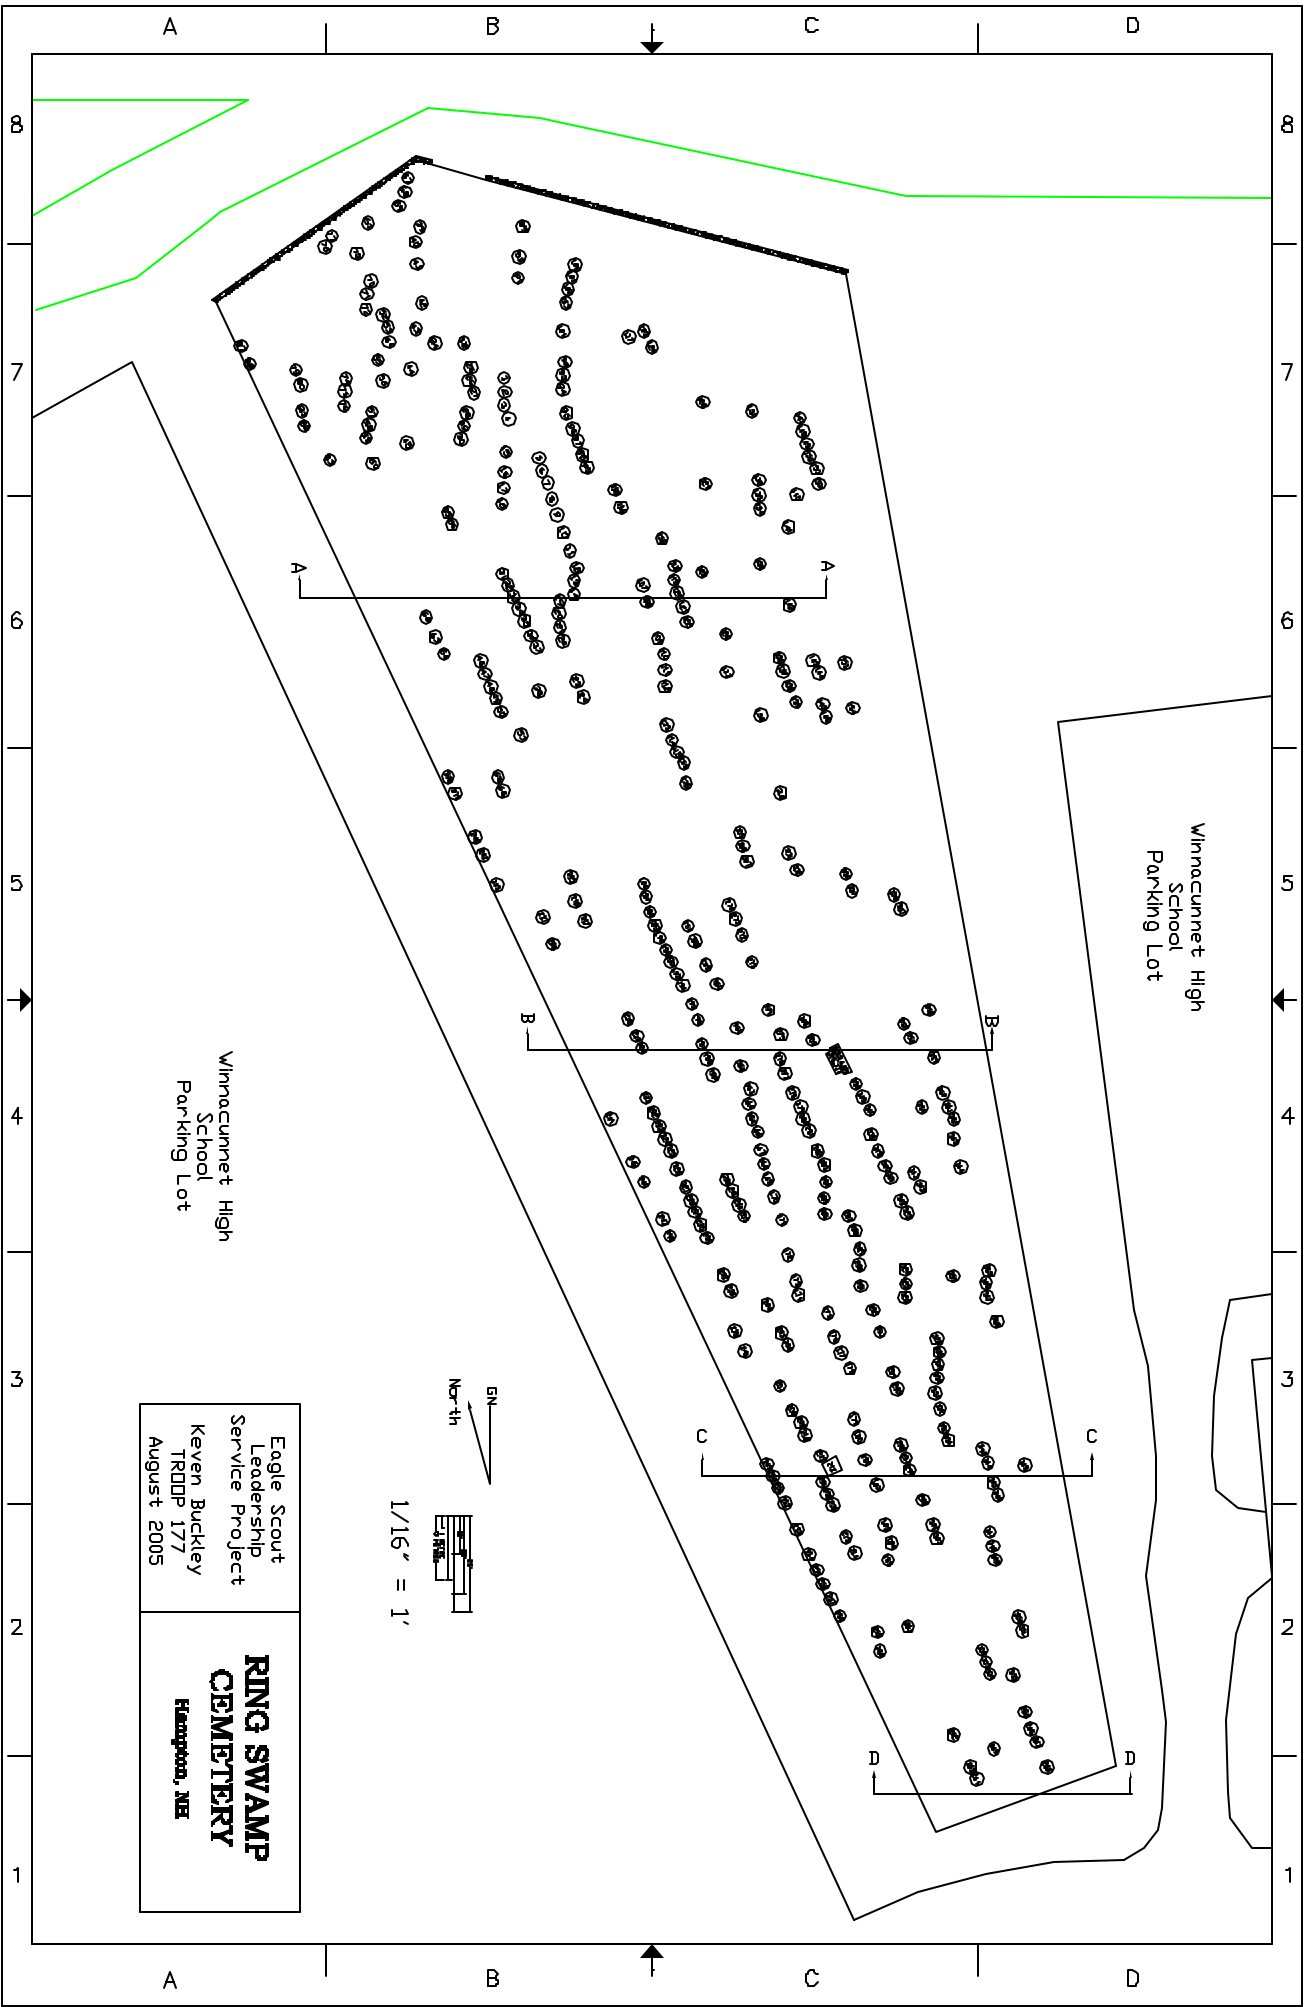

Winnacunnet High
School
Parking Lot

Winnacunnet High
School
Parking Lot

1/32" = 1'

Eagle Scout
Leadership
Service Project
Keven Buckley
TRDDP 177
August 2005

**RING SWAMP
CEMETERY**
Hampton, NH

Eagle Scout
 Leadership
 Service Project
 Keven Buckley
 TRDDP 177
 August 2005

**RING SWAMP
 CEMETERY**
 Hampton, NH

North
 1/16" = 1'

Winnacunnet High School Parking Lot

Winnacunnet High School Parking Lot

RING SWAMP CEMETERY
HAMPTON NH

SHEET SECTION BB

SCALE 1:190

B

B

RING SWAMP CEMETERY
HAMPTON NH