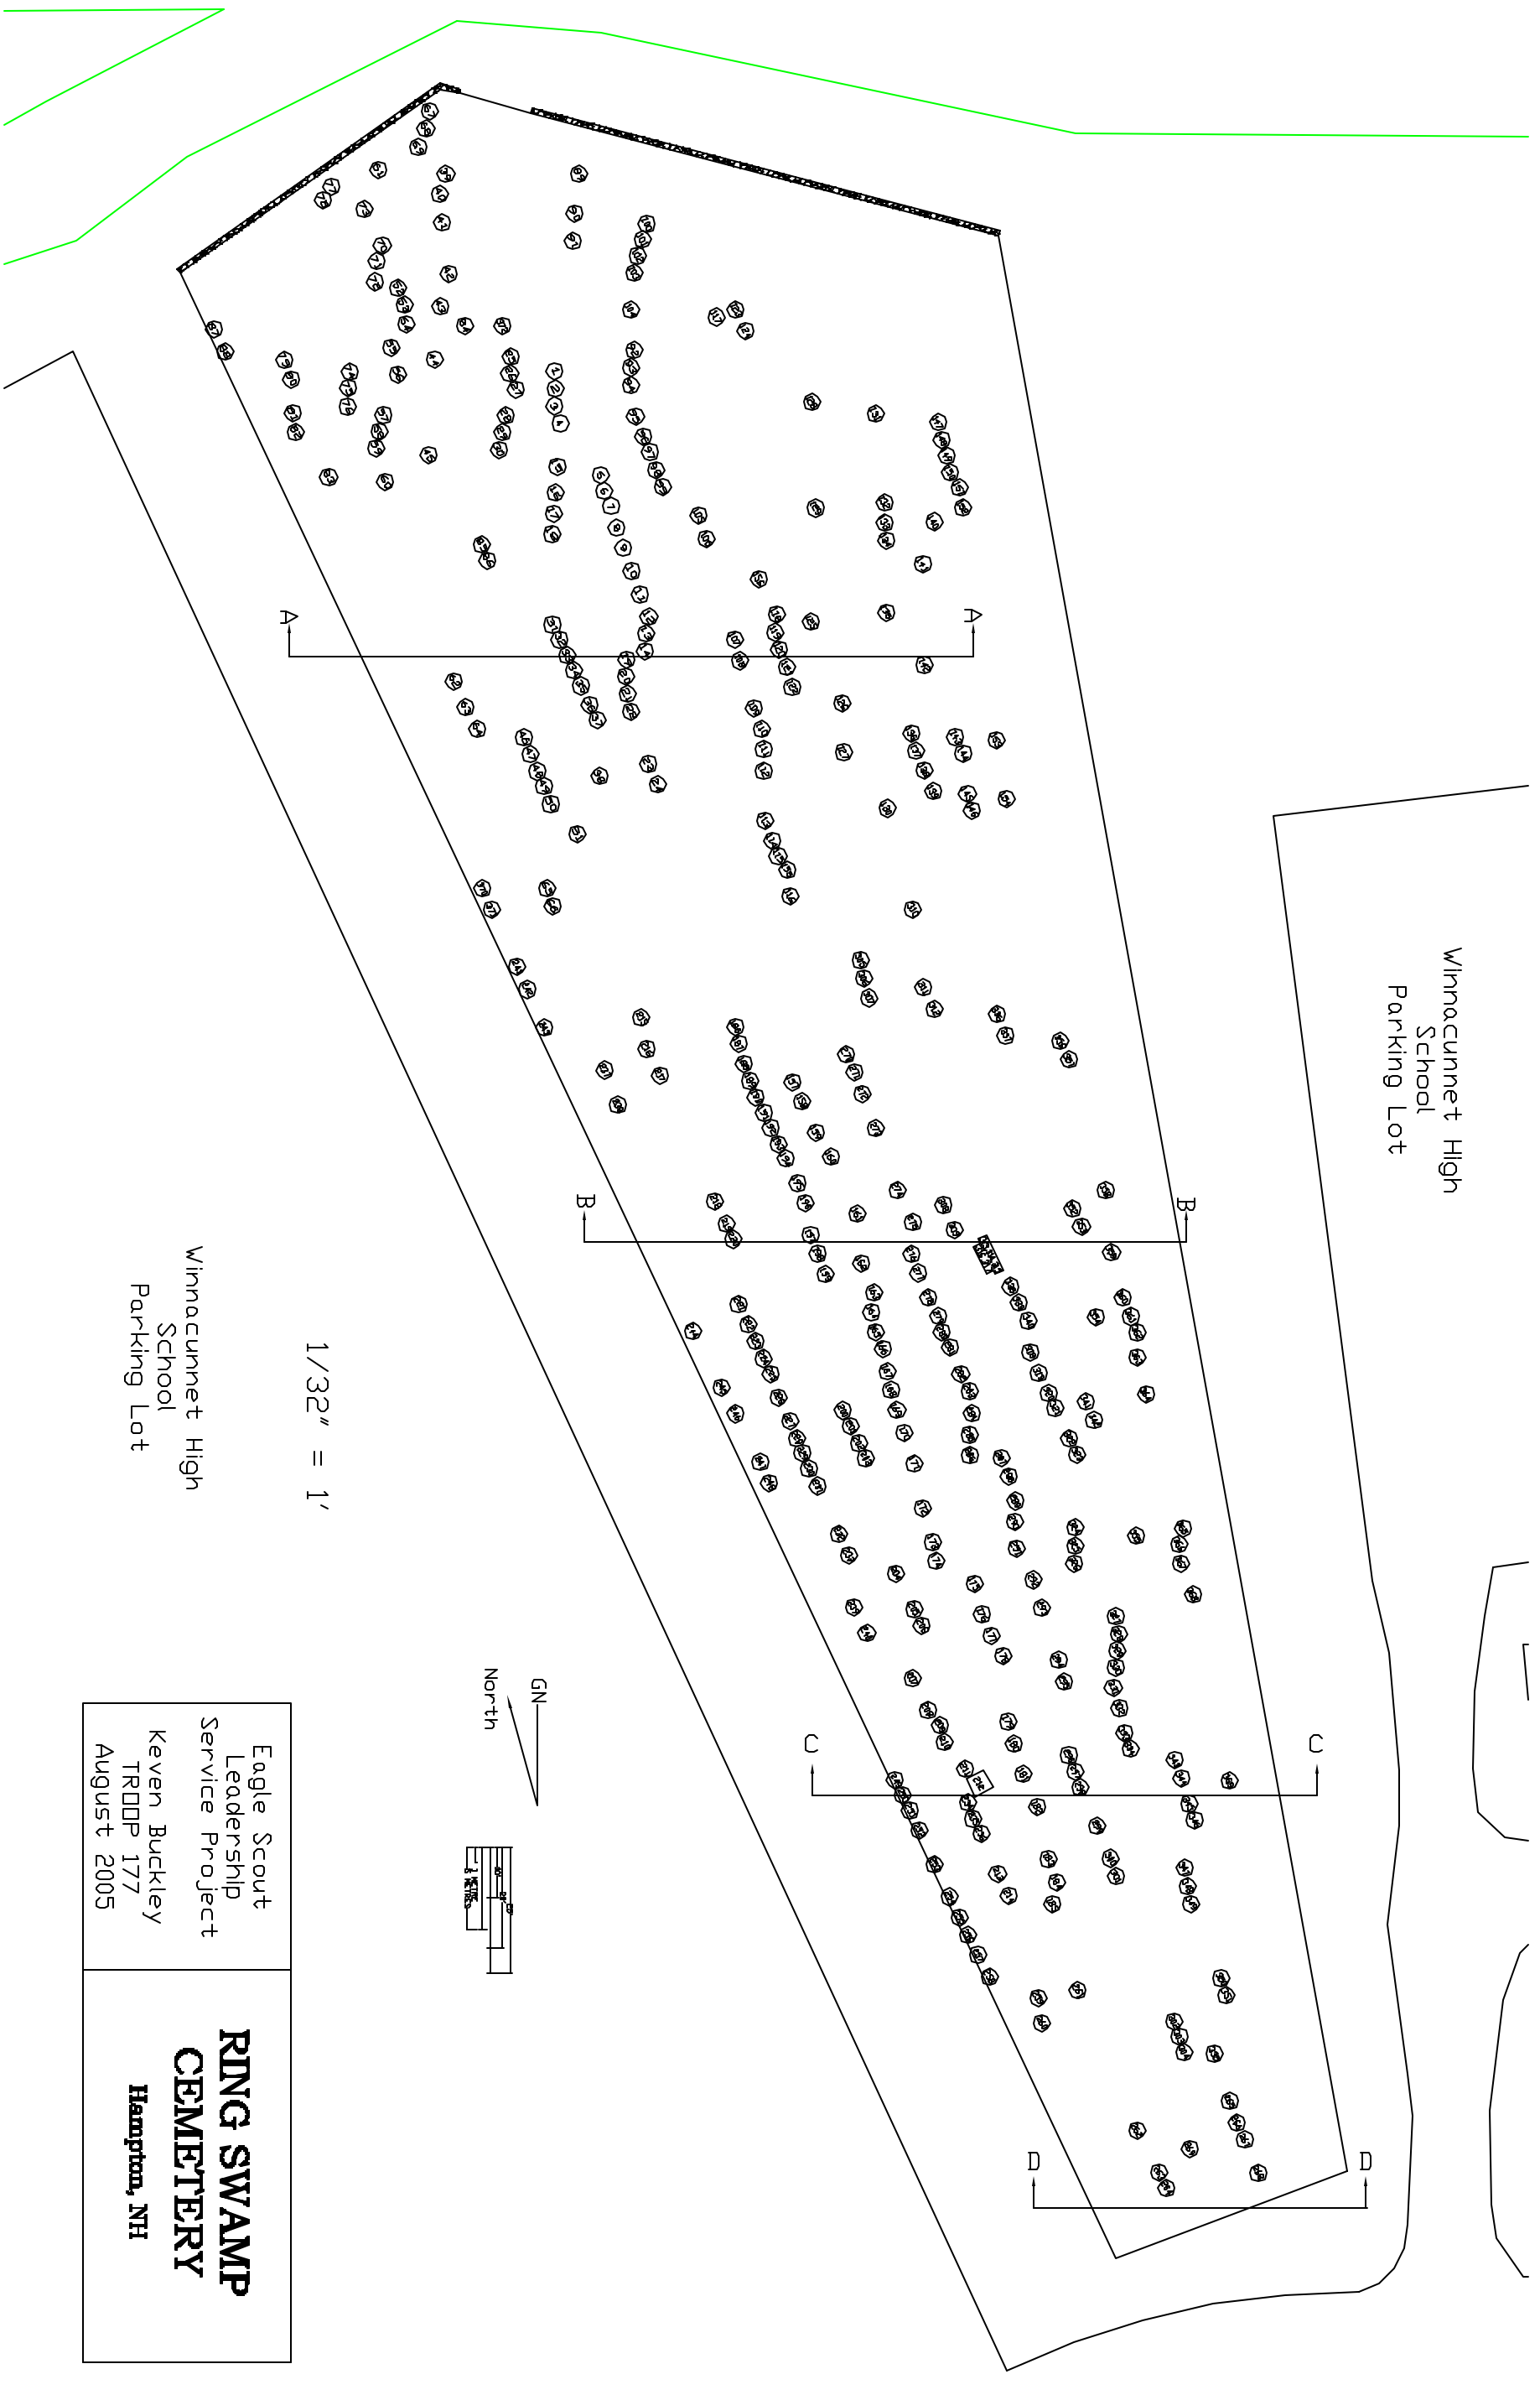

Winnacunnet High
School
Parking Lot

Winnacunnet High
School
Parking Lot

1/32" = 1'

Eagle Scout
Leadership
Service Project
Keven Buckley
TRDDP 177
August 2005

**RING SWAMP
CEMETERY**
Hampton, NH

Eagle Scout
 Leadership
 Service Project
 Keven Buckley
 TRDDP 177
 August 2005

**RING SWAMP
 CEMETERY**
 Hampton, NH

North
 1/16" = 1'

Winnacunnet High School Parking Lot

Winnacunnet High School Parking Lot

RING SWAMP CEMETERY
HAMPTON NH

SHEET SECTION BB

SCALE 1:190

B

B

RING SWAMP CEMETERY
HAMPTON NH